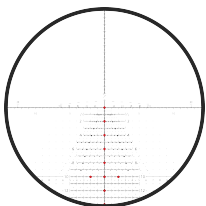

FEATURES

RETICLES / SUBTENSIONS

TREMOR 3