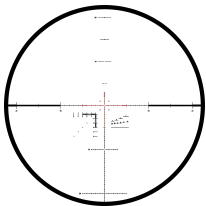

RETICLES / SUBTENSIONS

MSR2/Ki