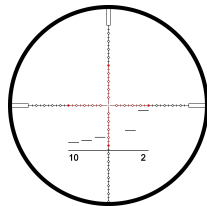

FEATURES

RETICLES / SUBTENSIONS

Mil4+